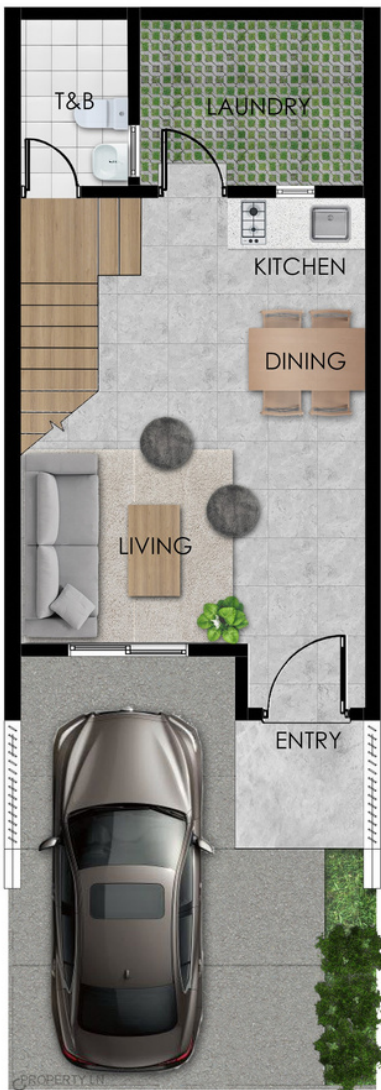

ALESSO RESIDENCES

Bringing you closer!

3 Beds, 1 Bath, 1 Car Garage

Price starts at
P3,567,750
ALL IN!

Featured Amenities:

- Swimming pool
- Picnic Grounds
- Playground
- 24-Hr Security
- Lush Landscape
- Gated Community

Col. S Cruz St. San Jose,
Rodriguez (Montalban), Rizal

DHSUD TLTS 014

*Illustrations are artist's perspectives.